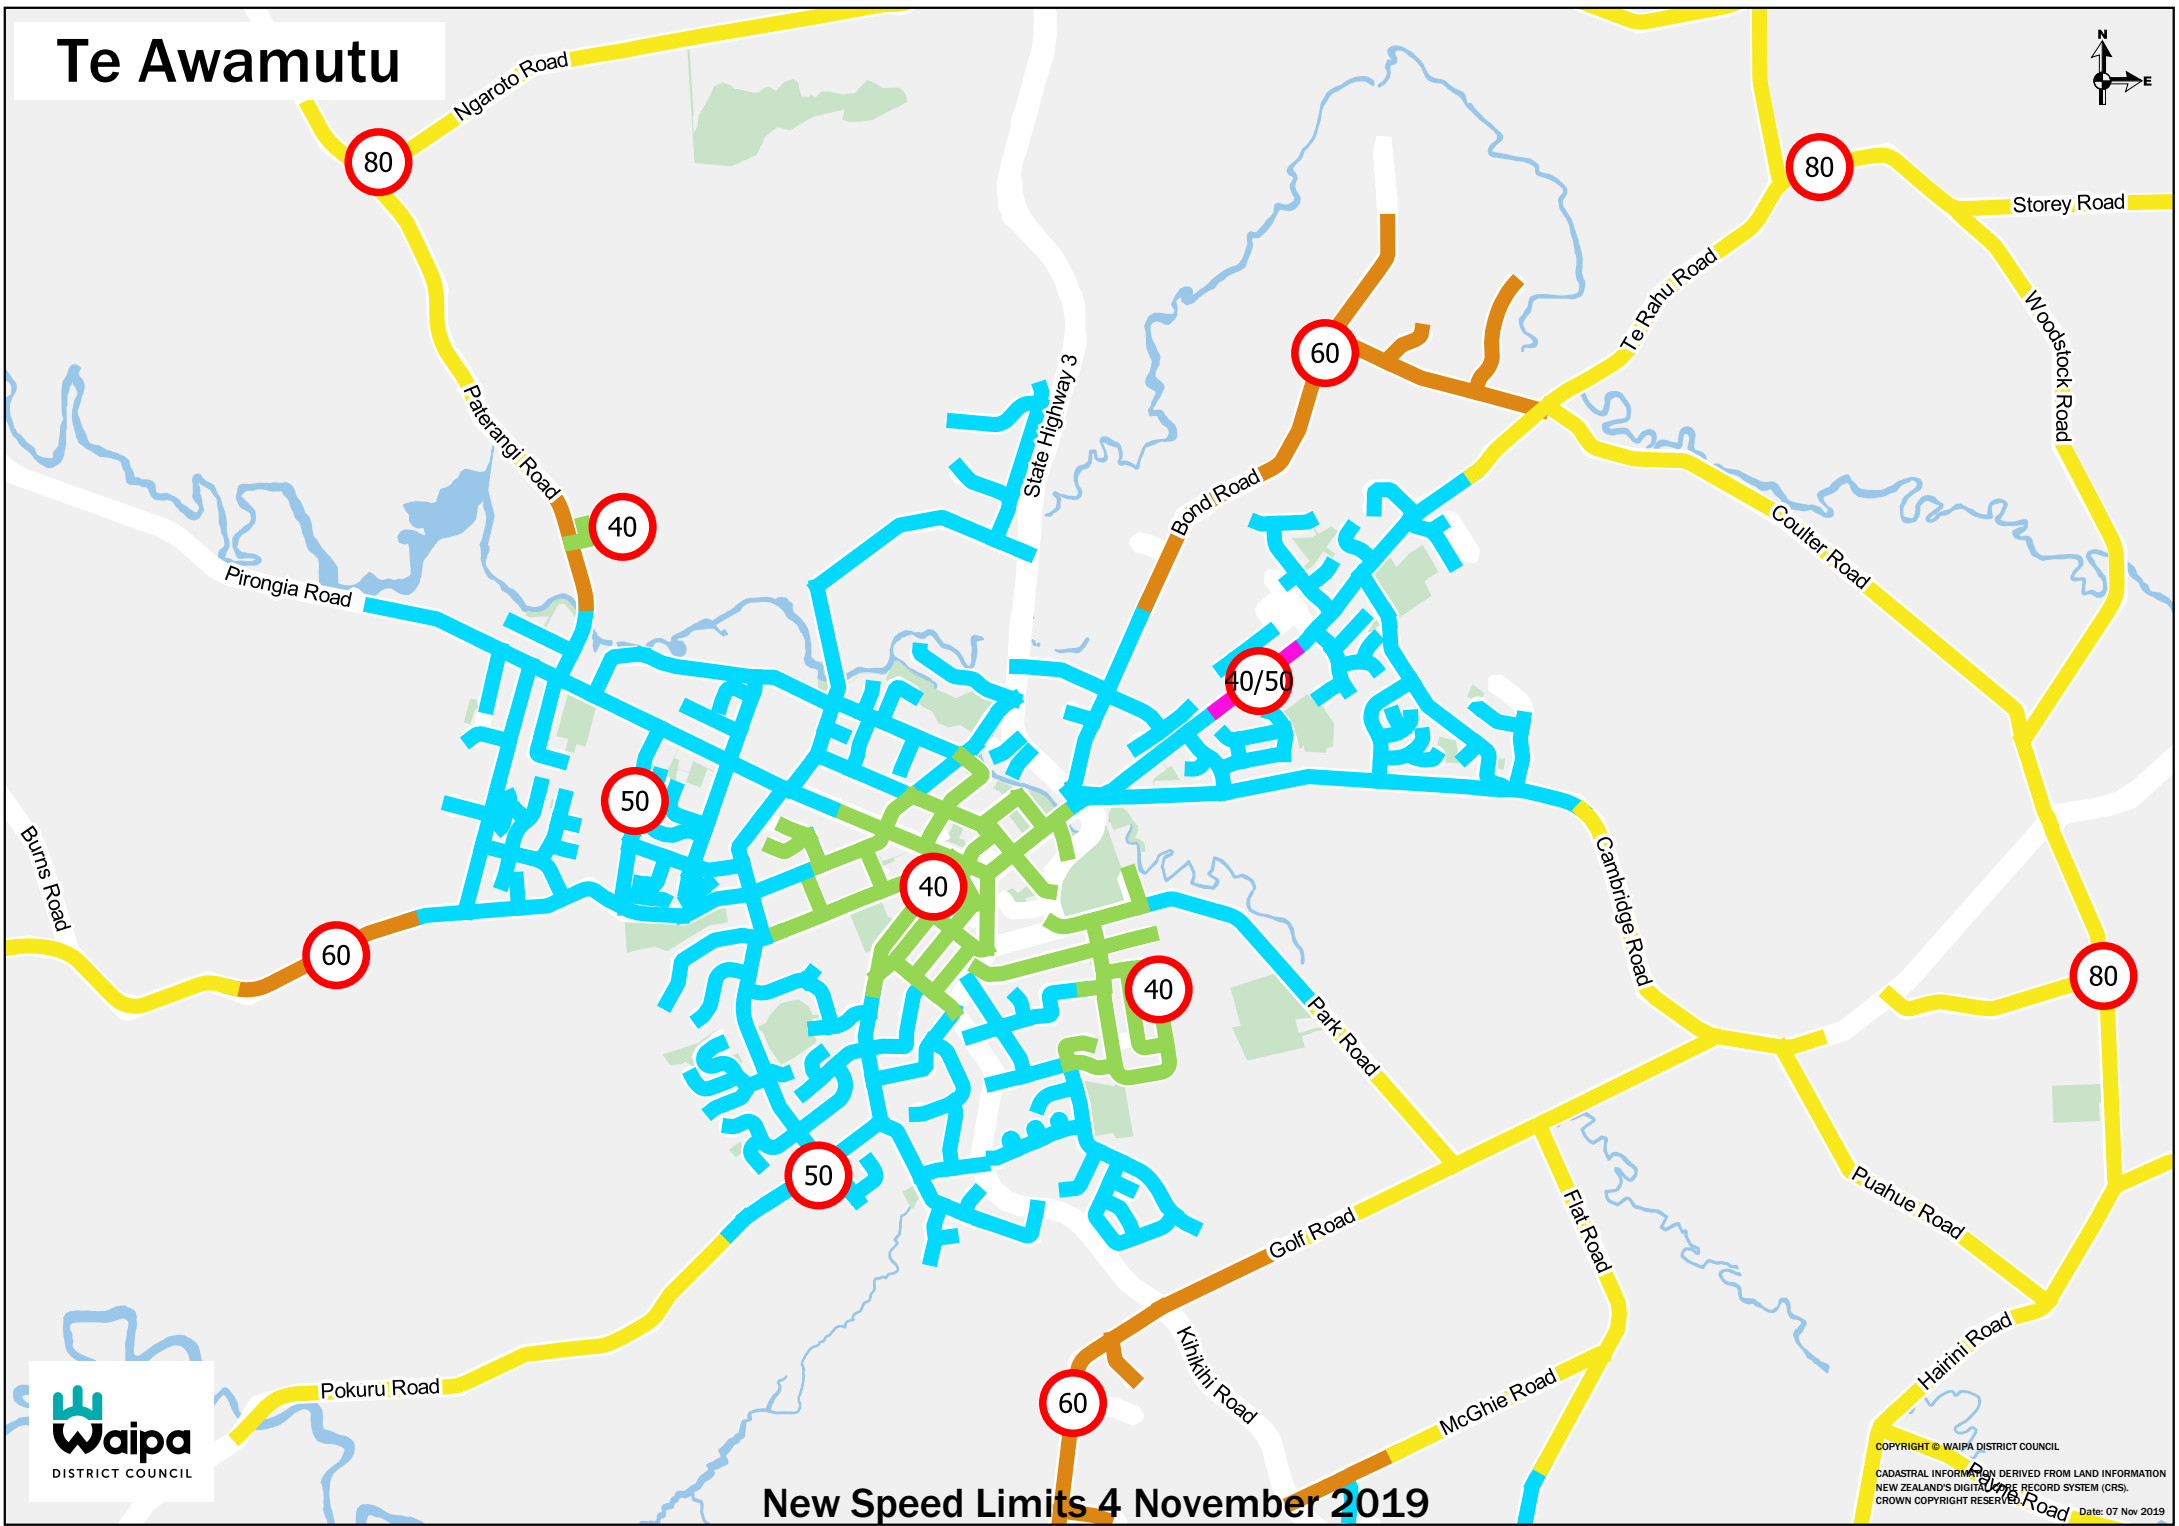

Te Awamutu

New Speed Limits 4 November 2019

COPYRIGHT © WAIPA DISTRICT COUNCIL
CADASTRAL INFORMATION DERIVED FROM LAND INFORMATION
NEW ZEALAND'S DIGITAL LITRE RECORD SYSTEM (CRS).
CROWN COPYRIGHT RESERVED. Date: 07 Nov 2019