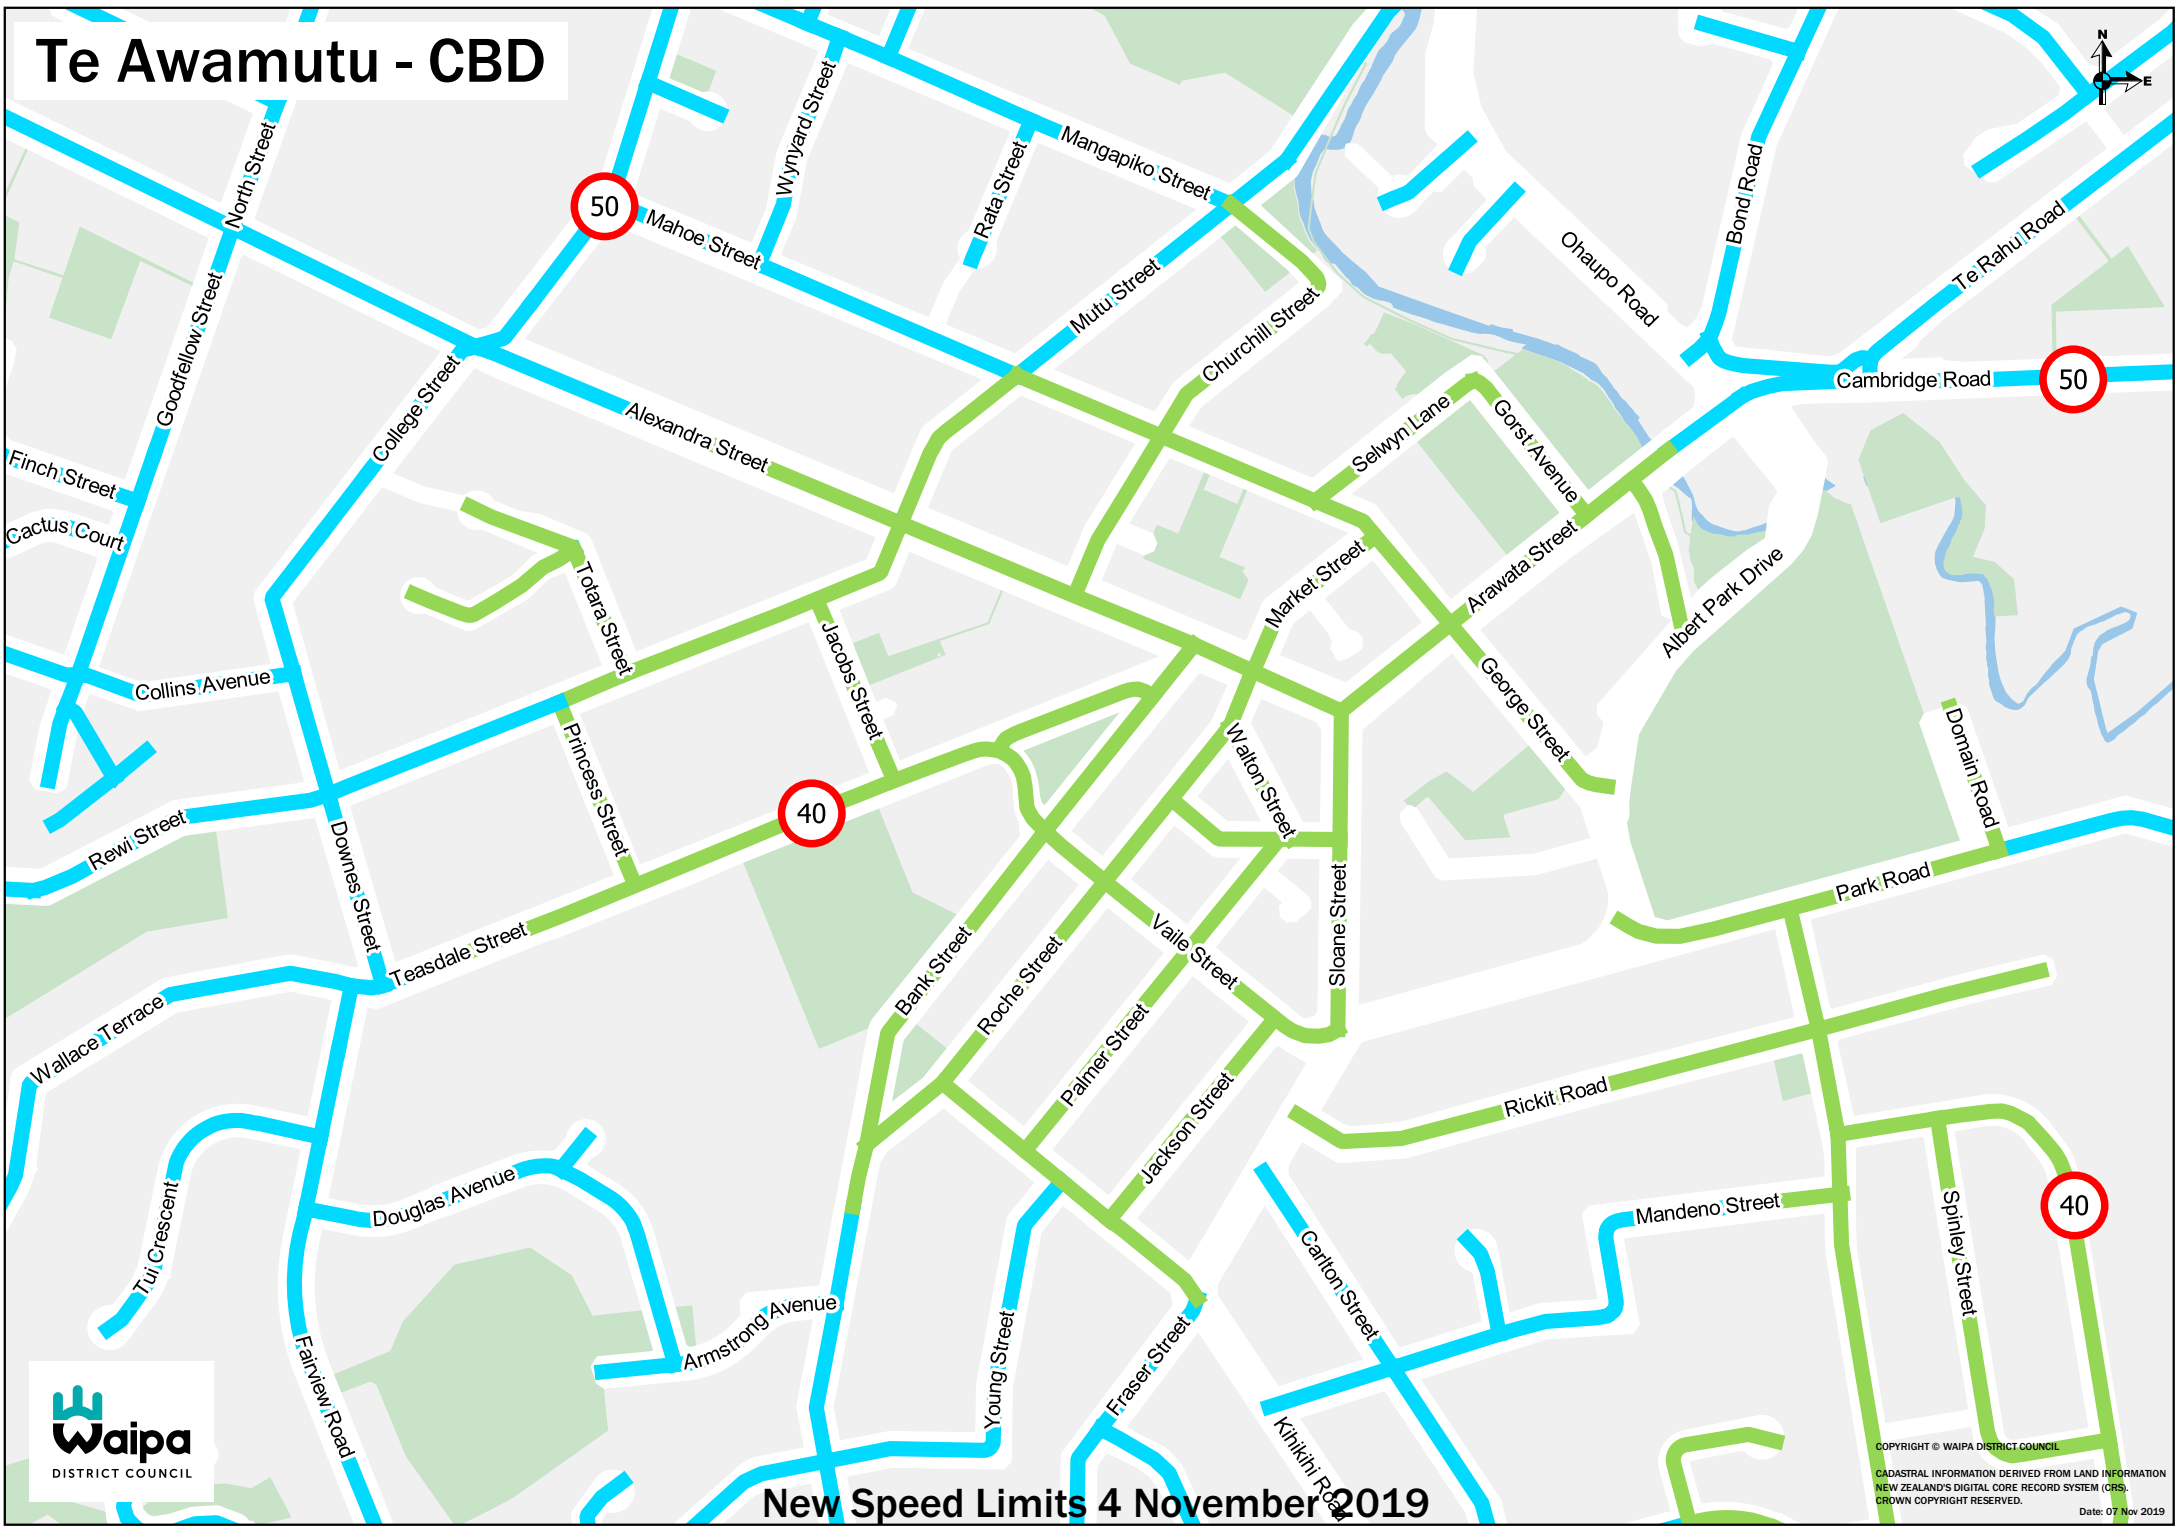

Te Awamutu - CBD

New Speed Limits 4 November 2019

COPYRIGHT © WAIPA DISTRICT COUNCIL
CADASTRAL INFORMATION DERIVED FROM LAND INFORMATION
NEW ZEALAND'S DIGITAL CORE RECORD SYSTEM (CRS).
CROWN COPYRIGHT RESERVED. Date: 07 Nov 2019