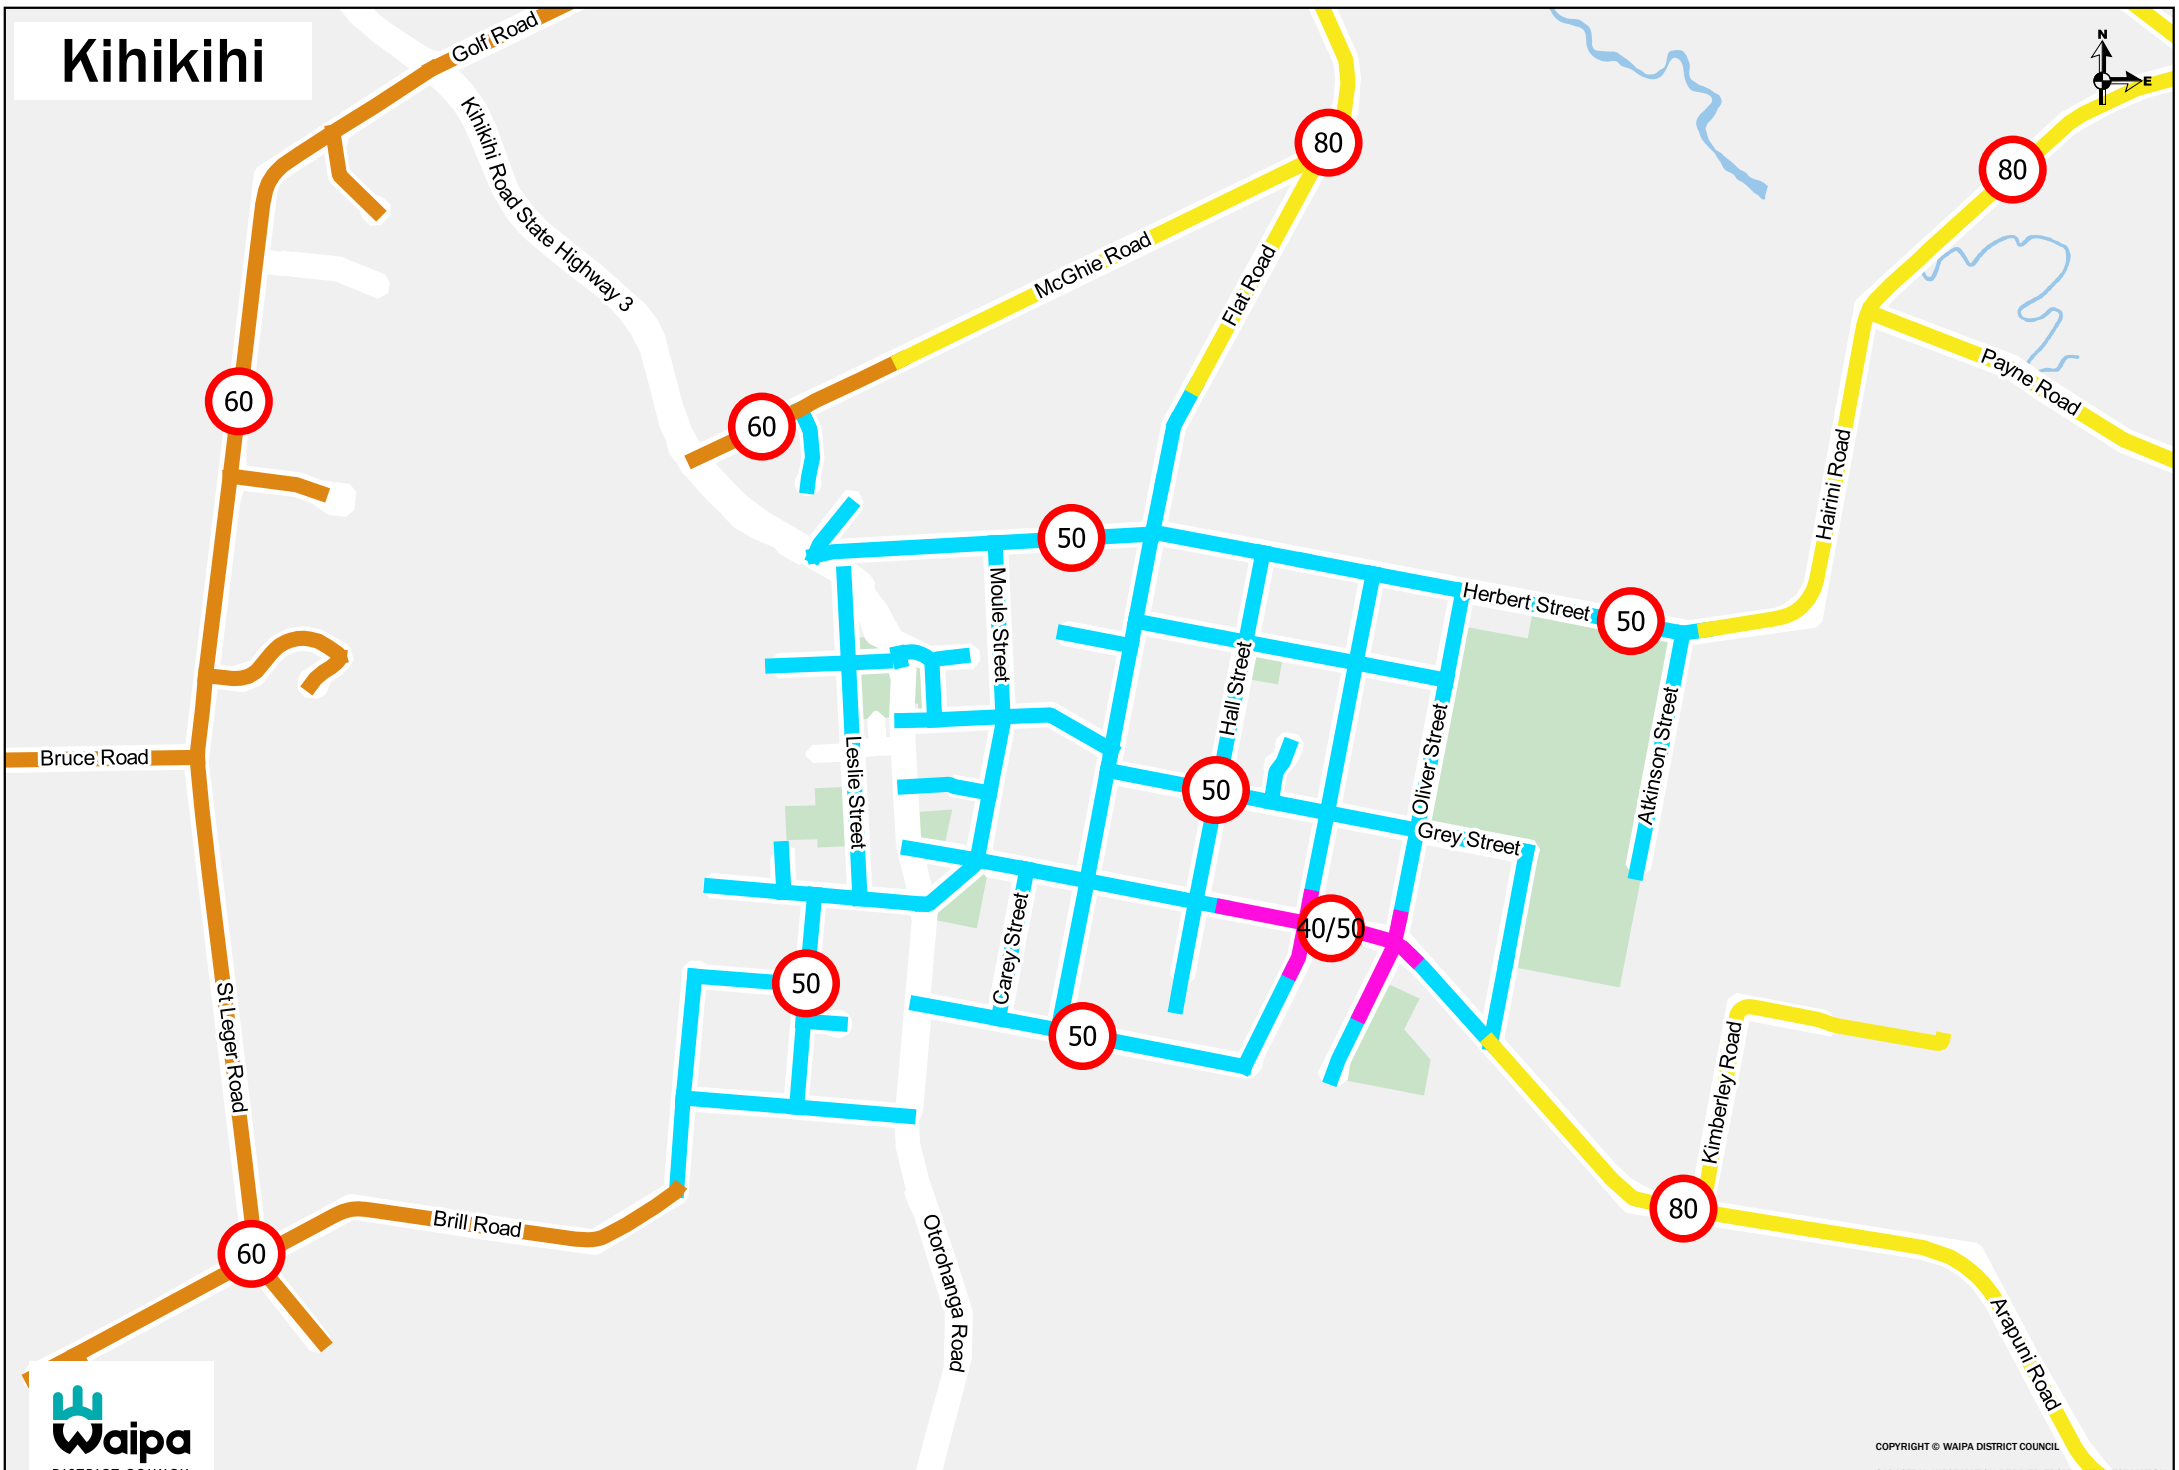

Kihikihi

New Speed Limits 4 November 2019

COPYRIGHT © WAIPA DISTRICT COUNCIL
CADASTRAL INFORMATION DERIVED FROM LAND INFORMATION
NEW ZEALAND'S DIGITAL CORE RECORD SYSTEM (CRS).
CROWN COPYRIGHT RESERVED.
Date: 07 Nov 2019