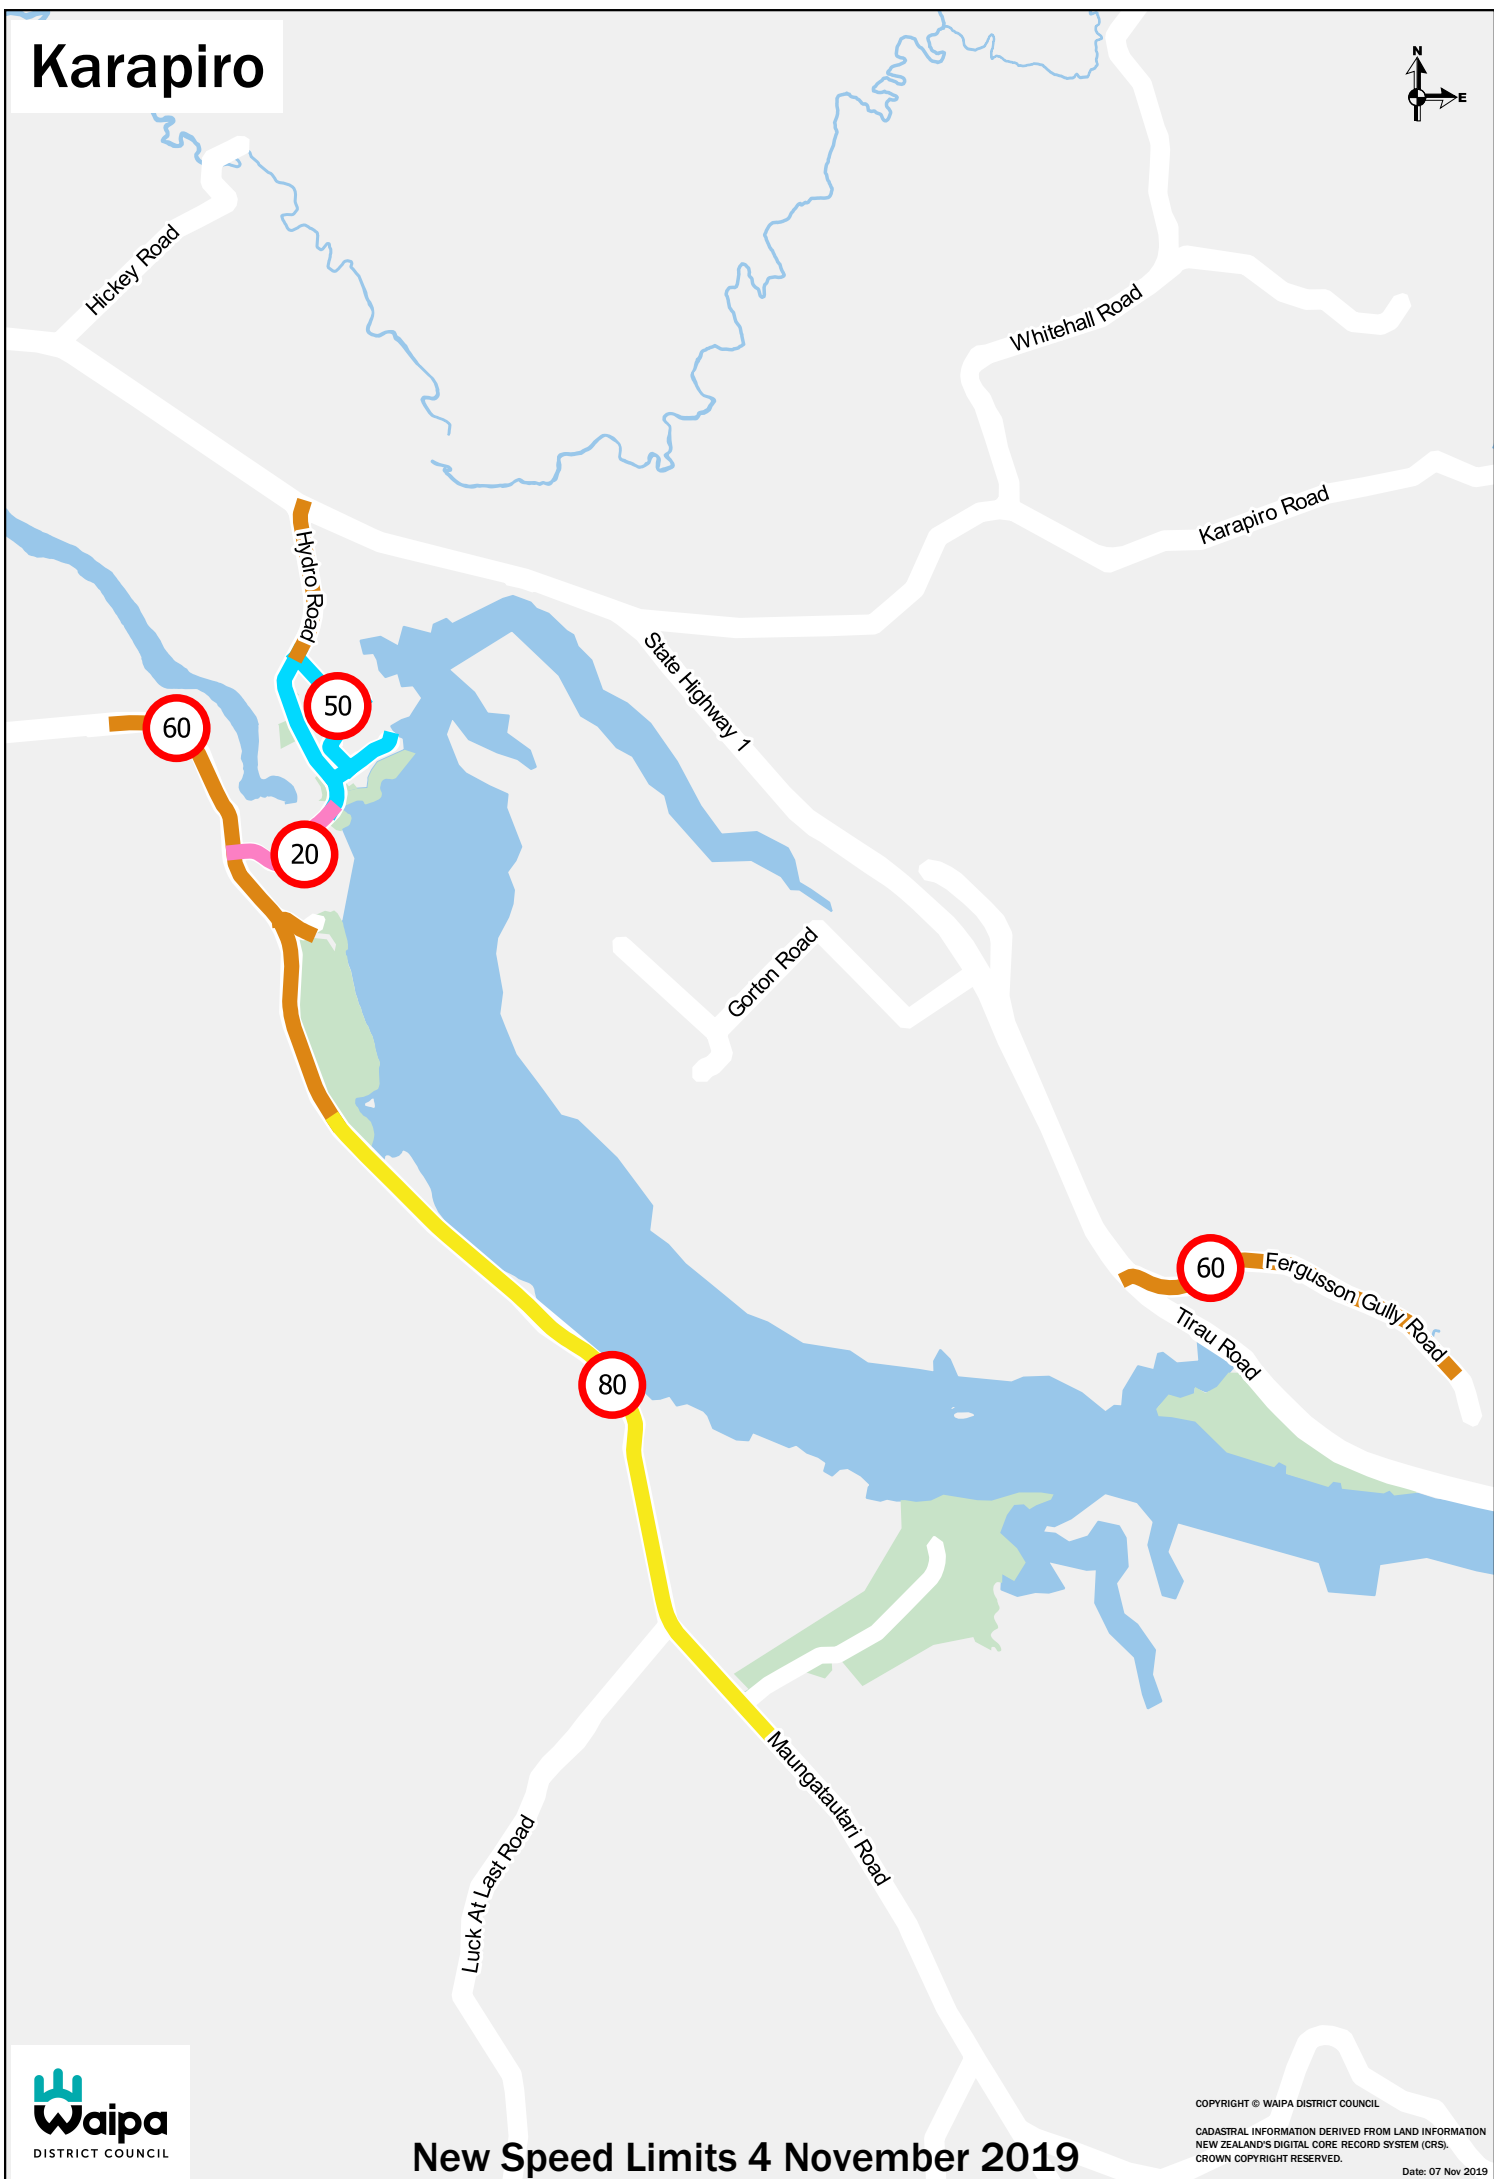

Karapiro

New Speed Limits 4 November 2019

COPYRIGHT © WAIPA DISTRICT COUNCIL
CADASTRAL INFORMATION DERIVED FROM LAND INFORMATION
NEW ZEALAND'S DIGITAL CORE RECORD SYSTEM (CRS).
CROWN COPYRIGHT RESERVED.
Date: 07 Nov 2019