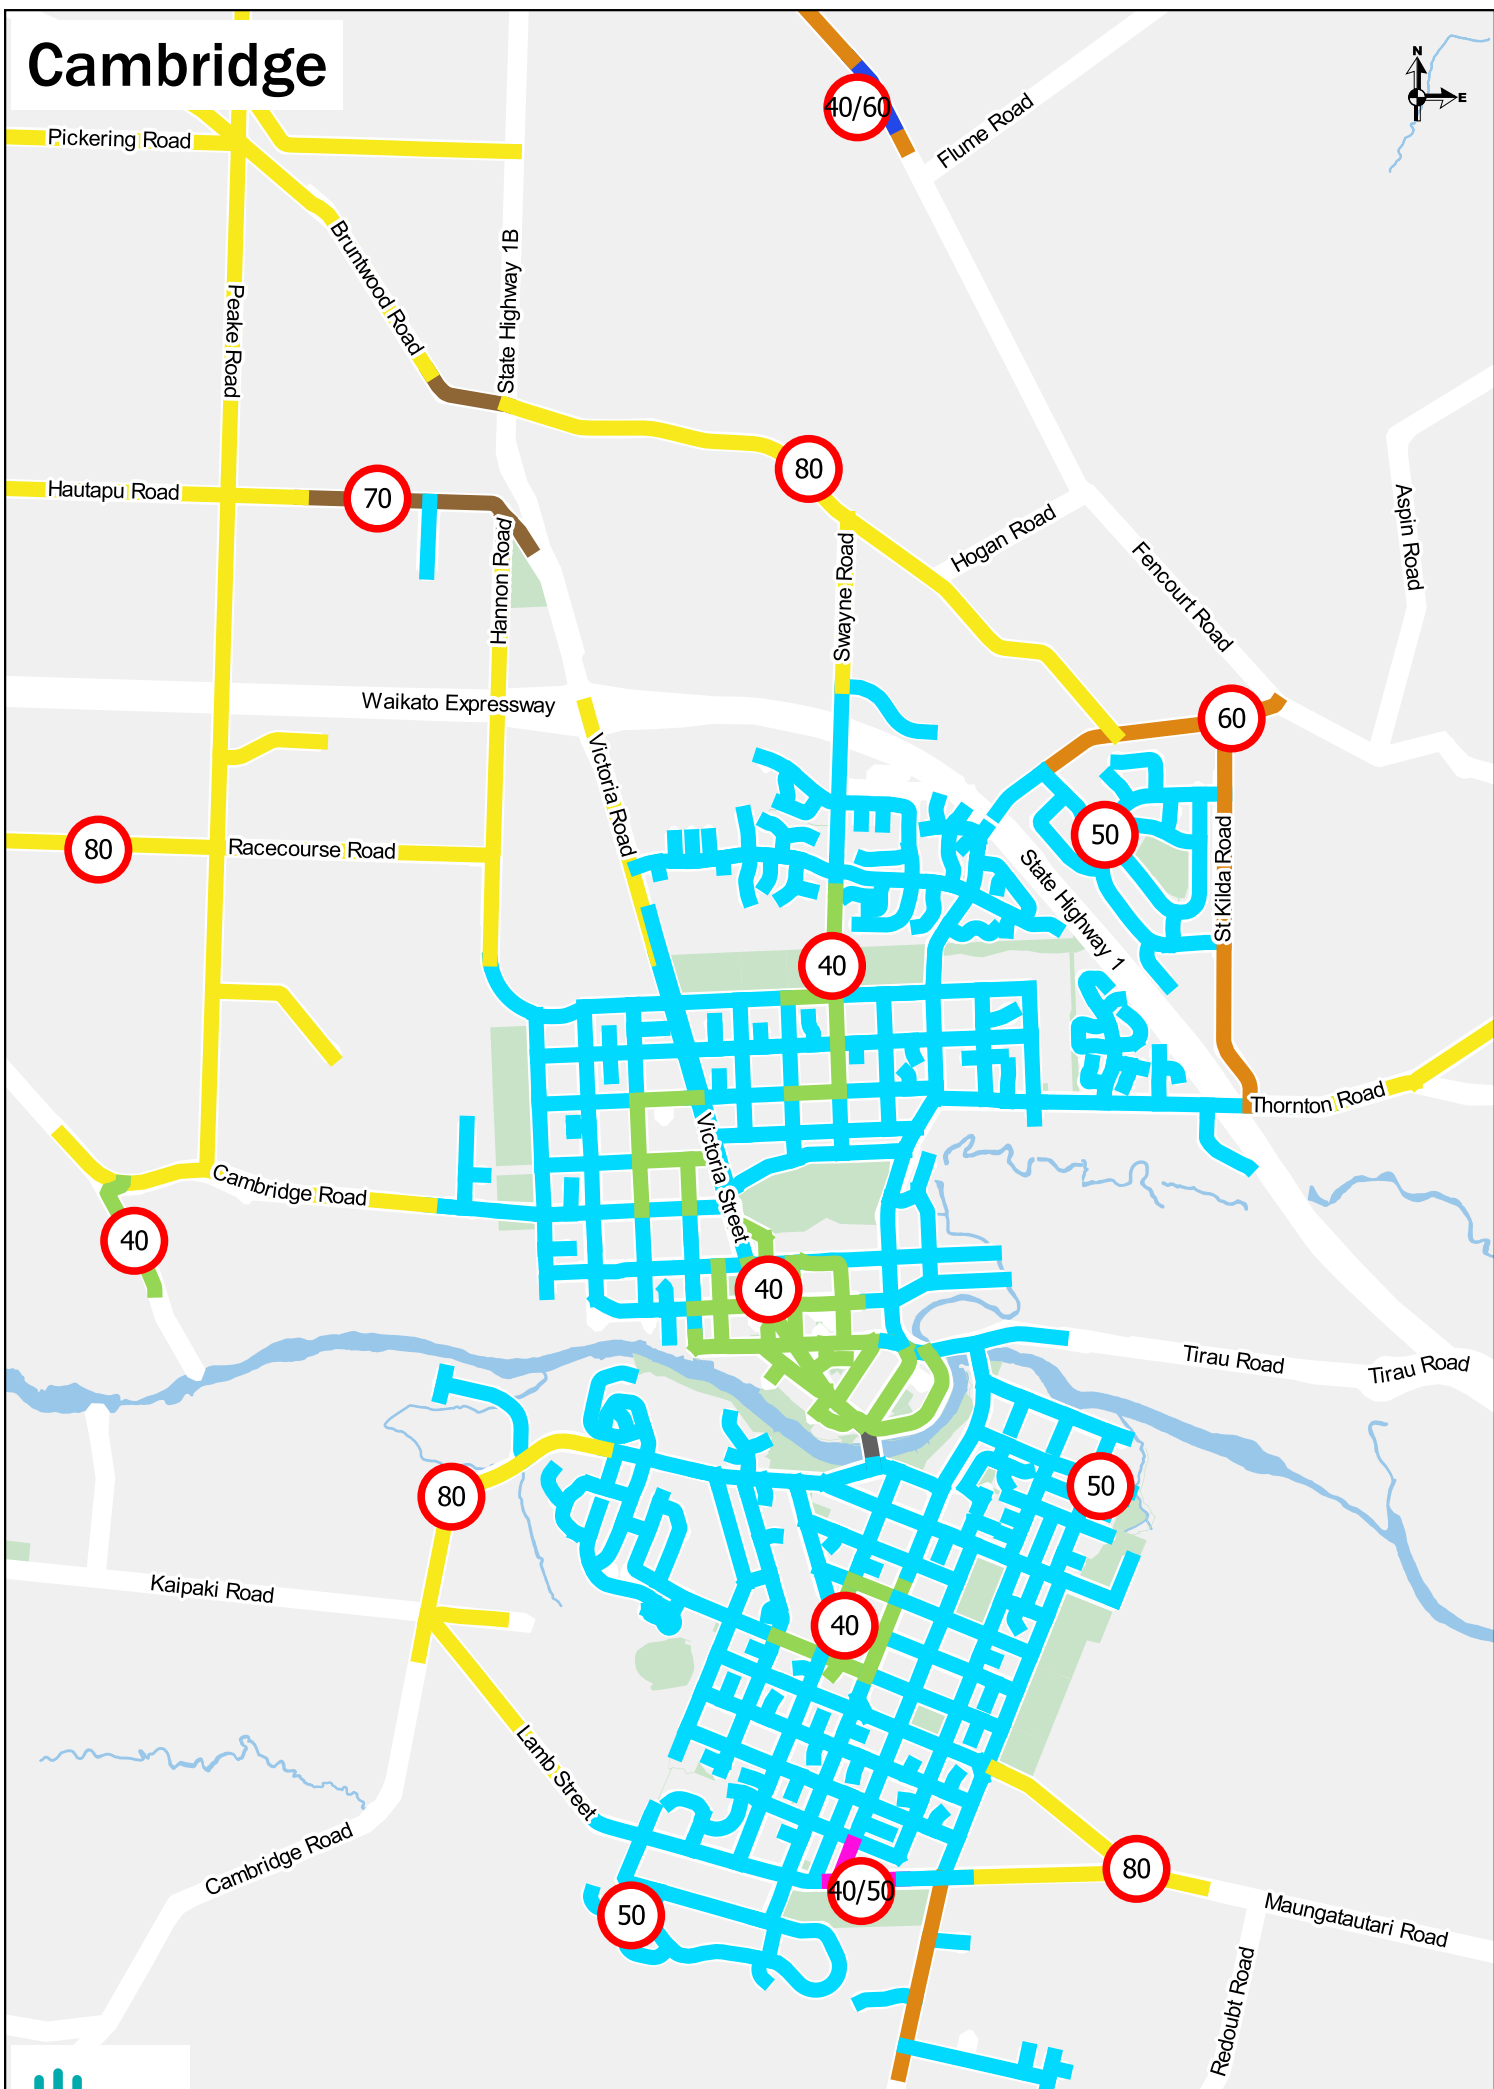

Cambridge

New Speed Limits 4 November 2019

COPYRIGHT © WAIPA DISTRICT COUNCIL
CADASTRAL INFORMATION DERIVED FROM LAND INFORMATION
NEW ZEALAND'S DIGITAL CORE RECORD SYSTEM (CRS).
CROWN COPYRIGHT RESERVED.
Date: 07 Nov 2019