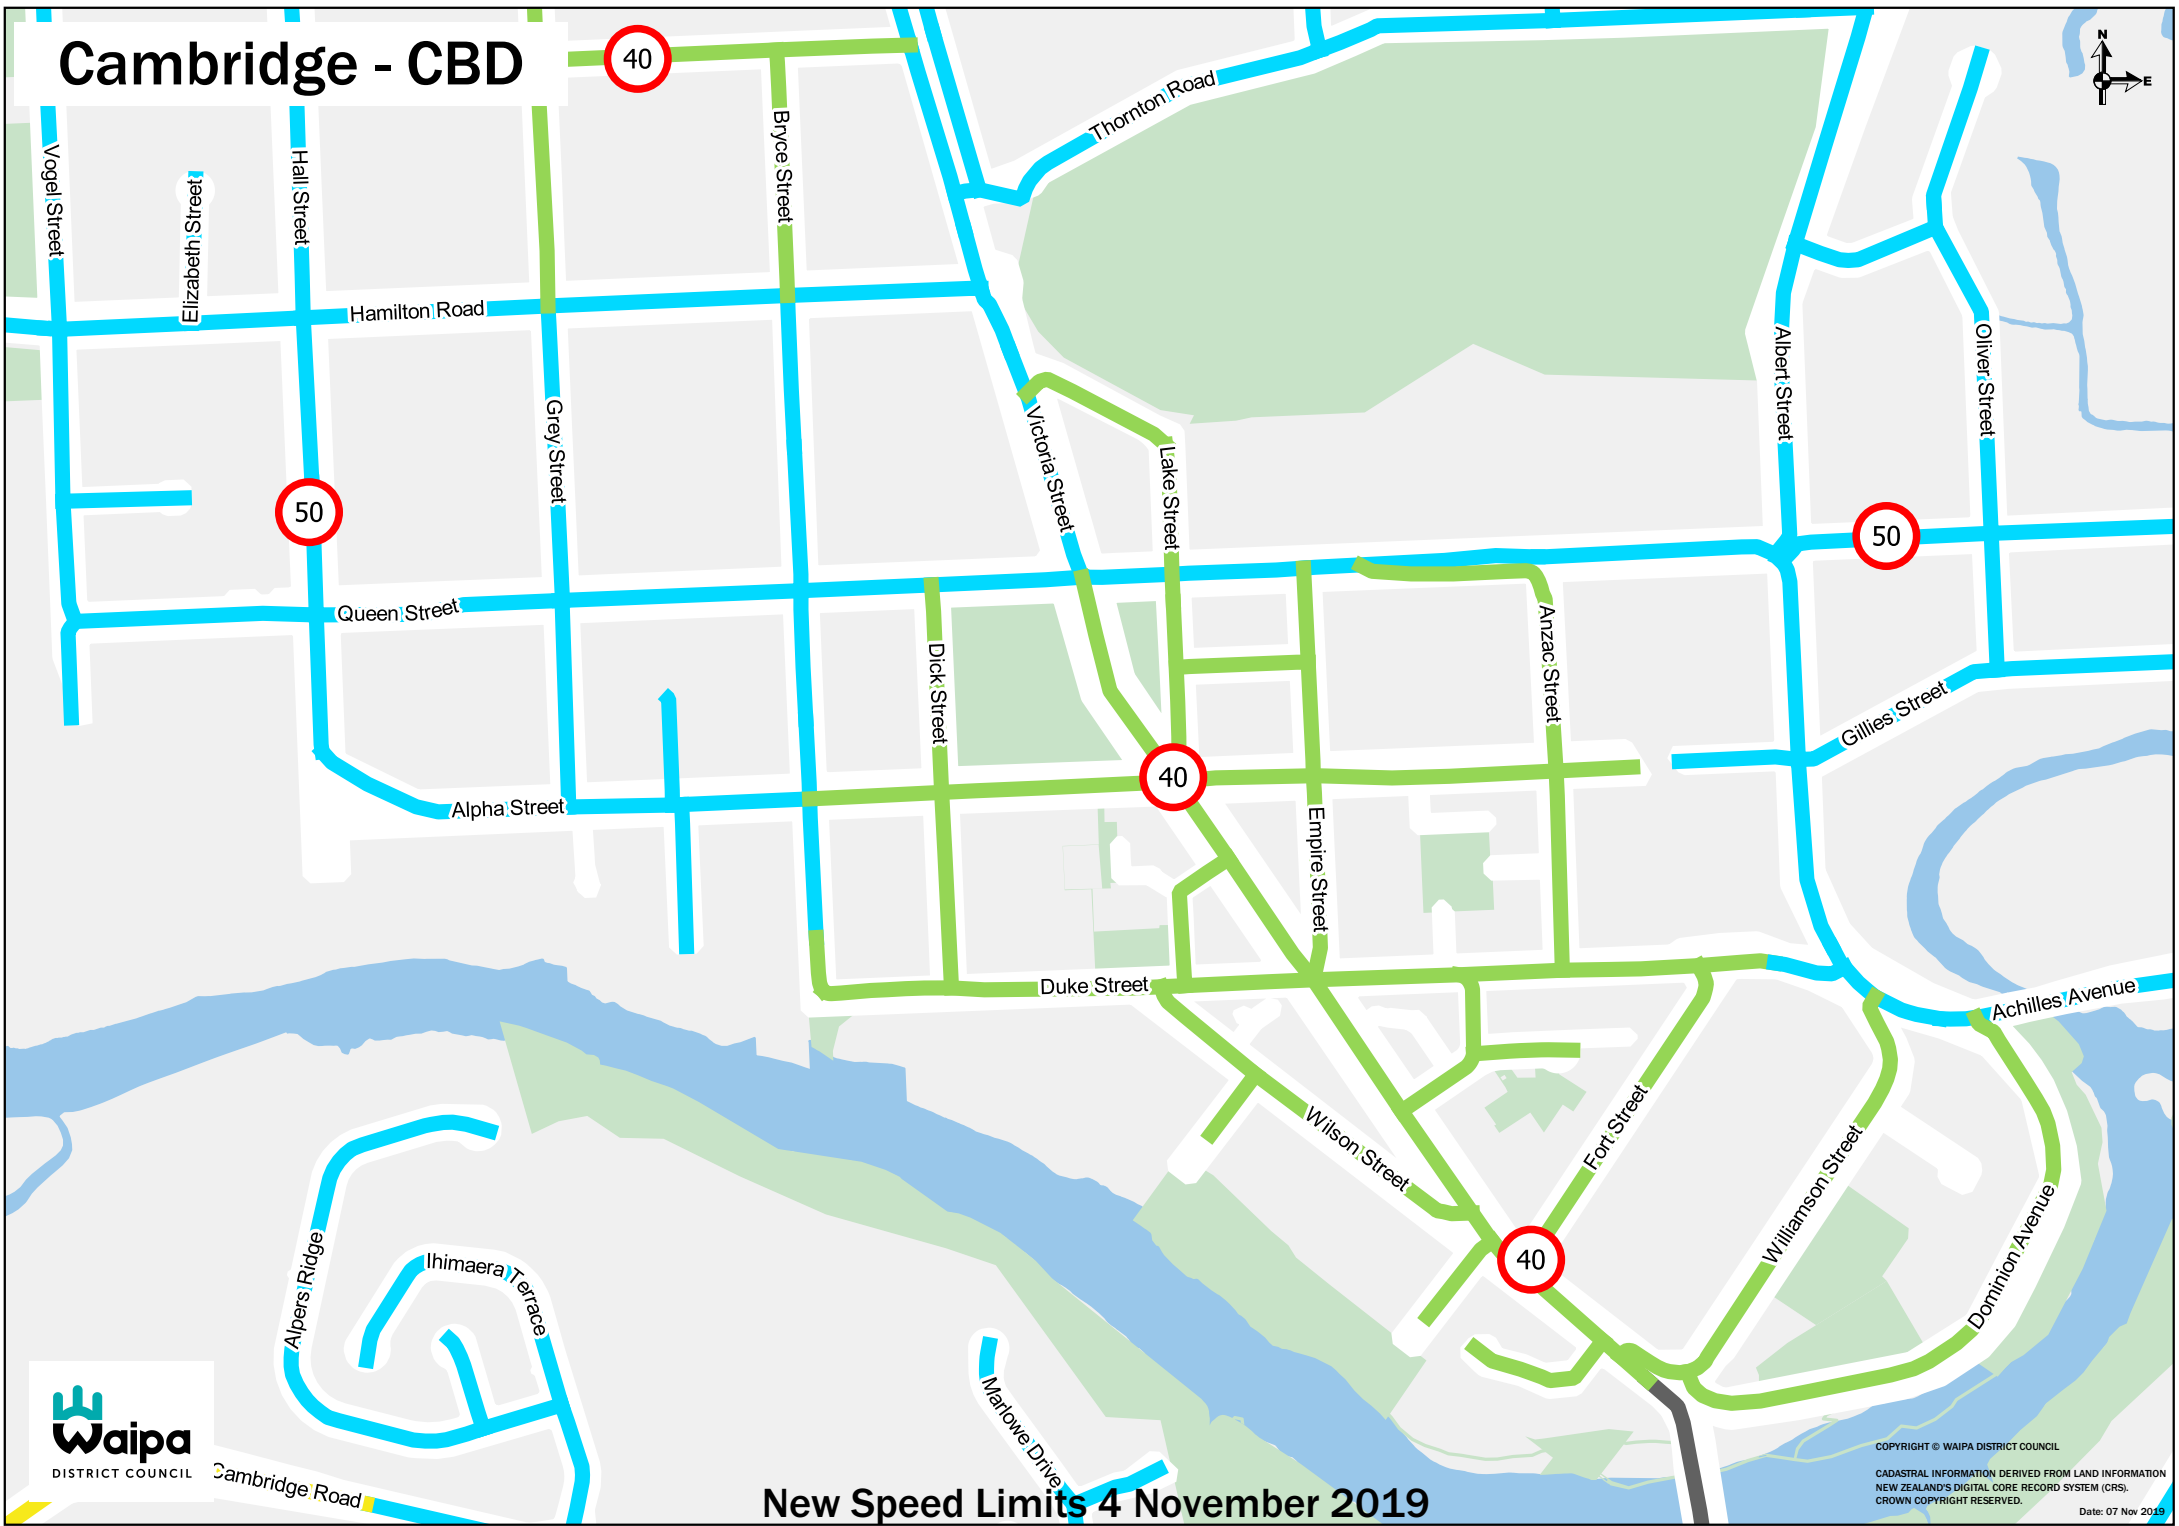

# Cambridge - CBD

Cambridge Road

## New Speed Limits 4 November 2019

COPYRIGHT © WAIPA DISTRICT COUNCIL  
CADASTRAL INFORMATION DERIVED FROM LAND INFORMATION  
NEW ZEALAND'S DIGITAL CORE RECORD SYSTEM (CRS).  
CROWN COPYRIGHT RESERVED.  
Date: 07 Nov 2019